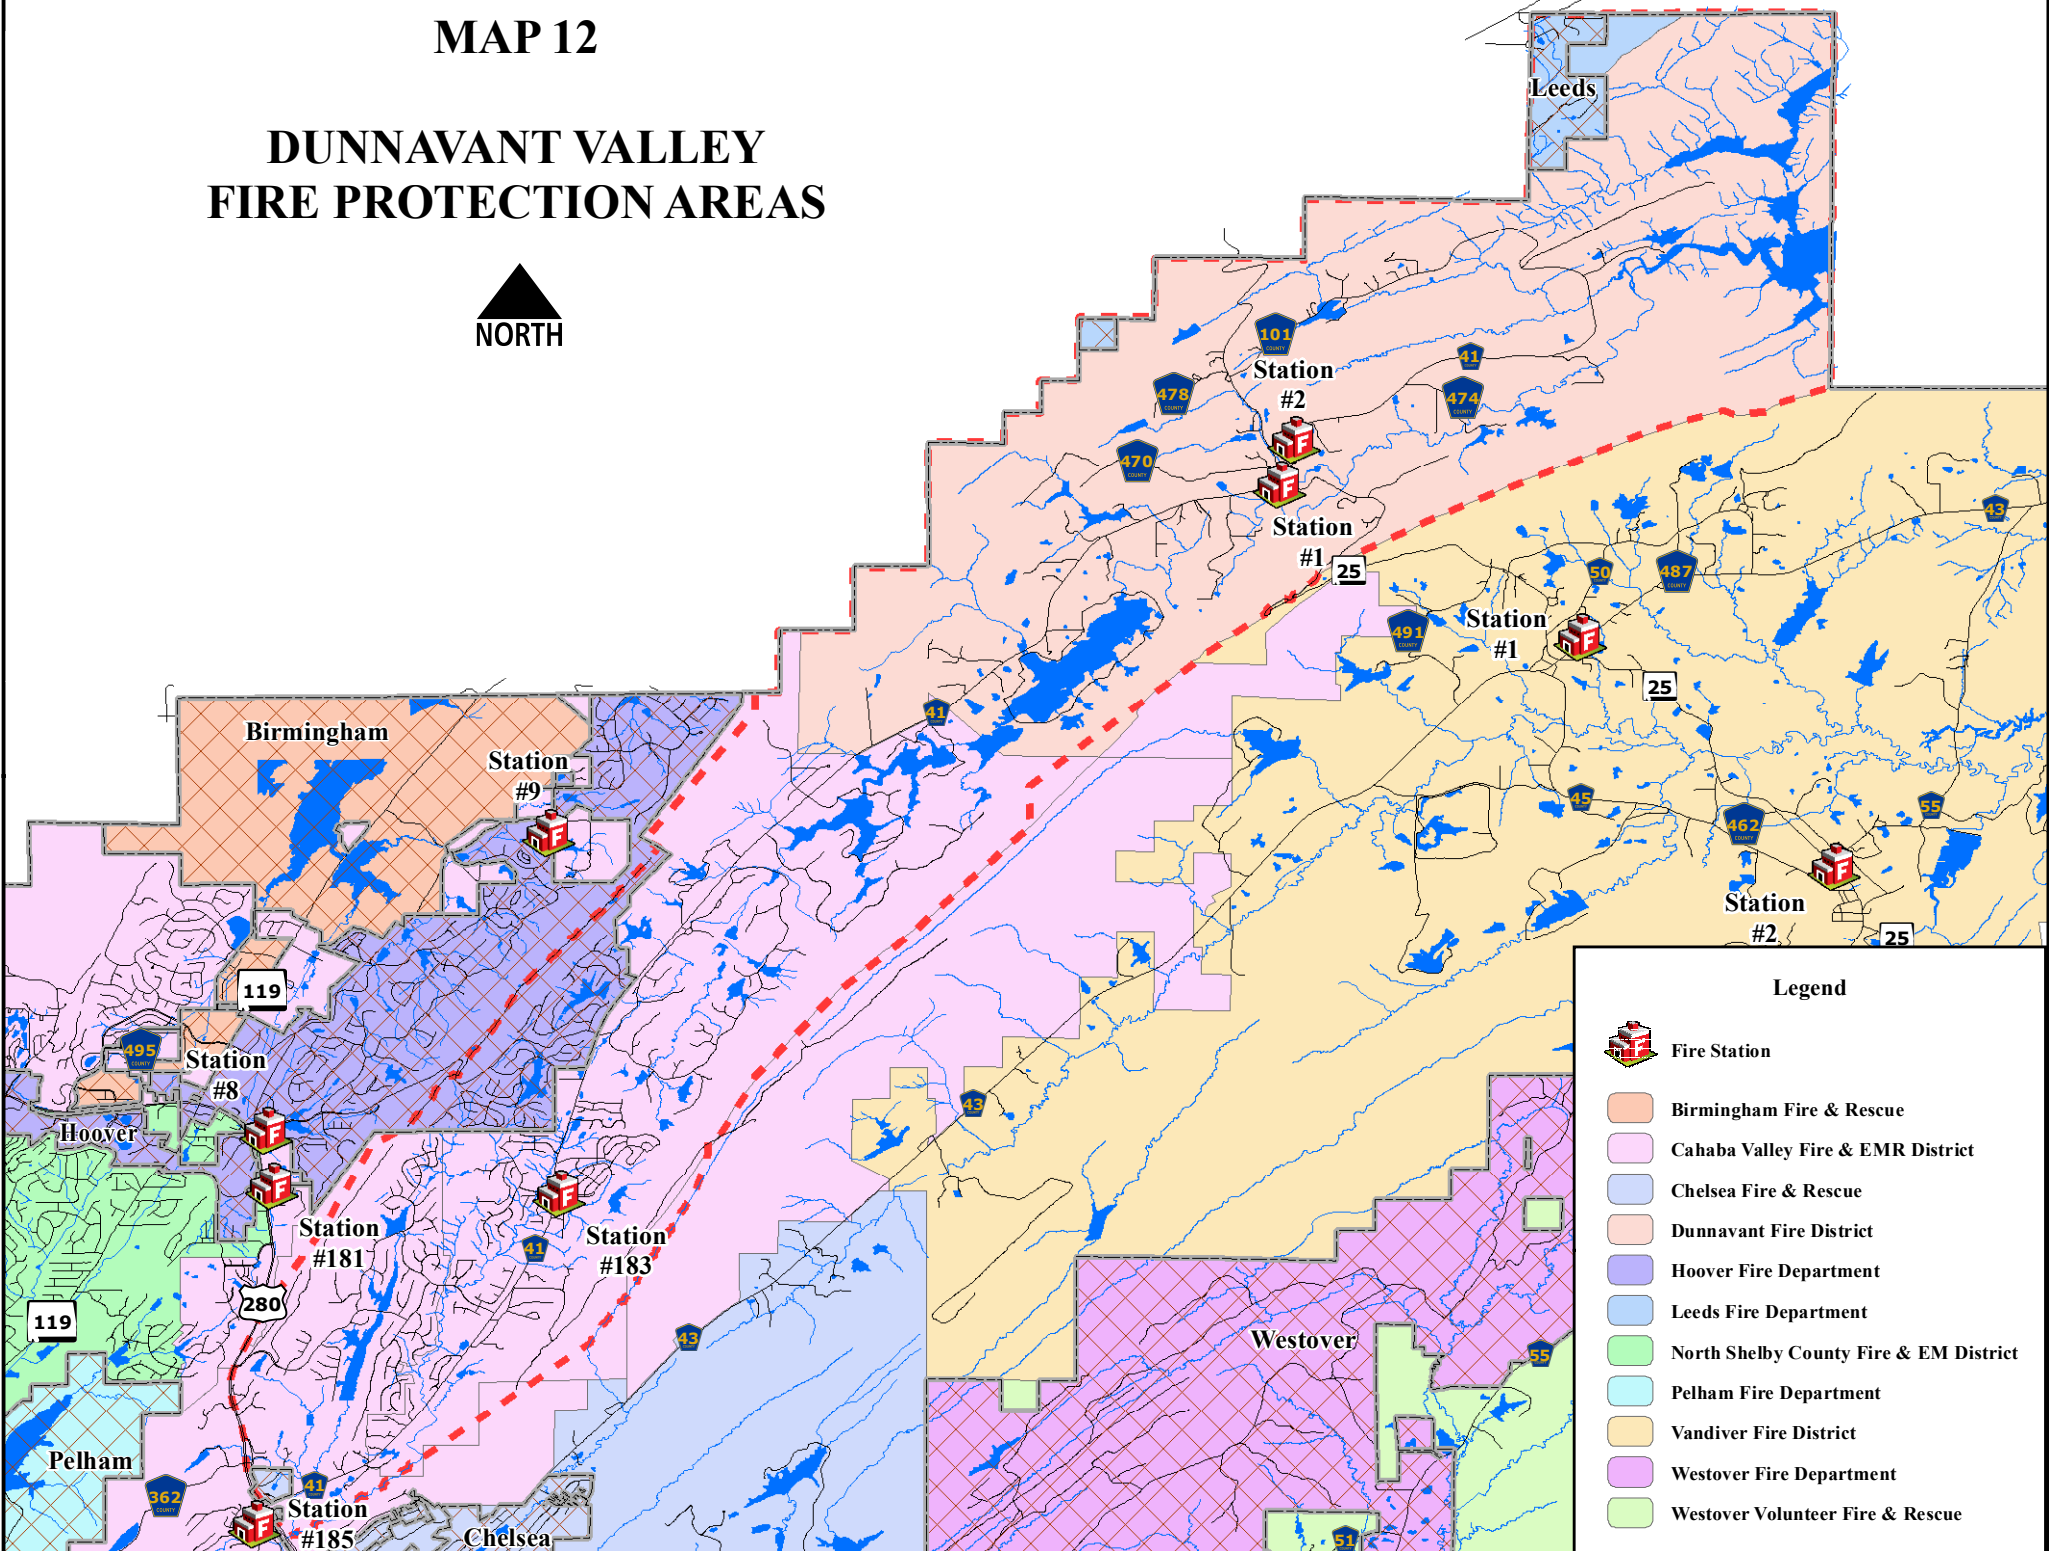

# MAP 12

## DUNNAVANT VALLEY FIRE PROTECTION AREAS

**Legend**

- Fire Station
- Birmingham Fire & Rescue
- Cahaba Valley Fire & EMR District
- Chelsea Fire & Rescue
- Dunnivant Fire District
- Hoover Fire Department
- Leeds Fire Department
- North Shelby County Fire & EM District
- Pelham Fire Department
- Vandiver Fire District
- Westover Fire Department
- Westover Volunteer Fire & Rescue